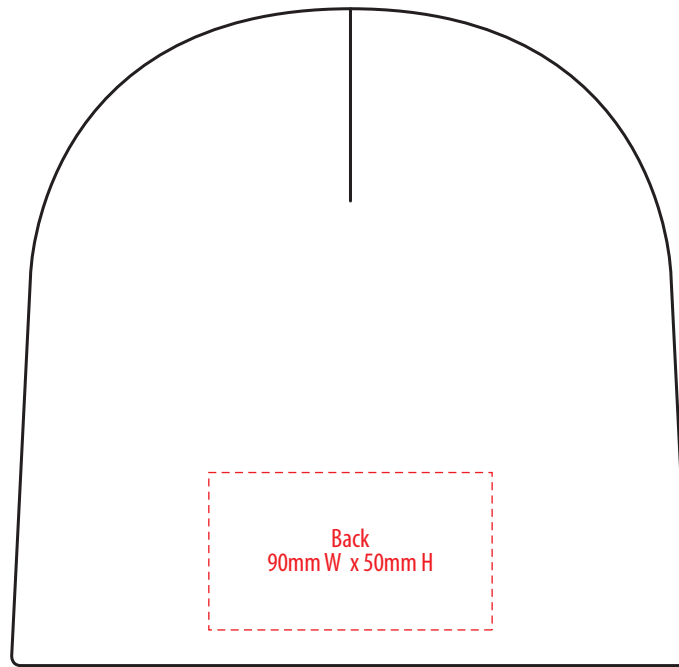

# 4405

FRONT

BACK

SIDE

**NOTE:**

The maximum decoration area is a guide only and is greatly dependant on the logo shape.

EMBROIDERY

# 4405

FRONT

BACK

SIDE

**NOTE:**

Exact Supasub and Supaetch sizing is dependant on logo shape.  
Please discuss with your Account Manager if you require further guidance

-----  
SUPASUB / SUPAETCH / SUPAFLEX