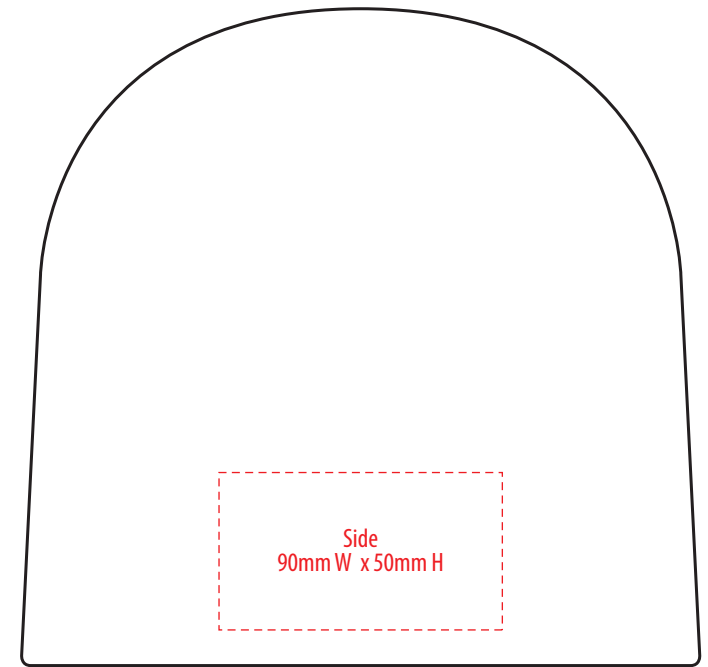

# 4405

FRONT

BACK

SIDE

**NOTE:**

The maximum decoration area is a guide only and is greatly dependant on the logo shape.

EMBROIDERY

# 4405

FRONT

BACK

SIDE

**NOTE:**

Exact Supasub and Supaetch sizing is dependant on logo shape.  
Please discuss with your Account Manager if you require further guidance

-----  
SUPASUB / SUPAETCH / SUPAFLEX