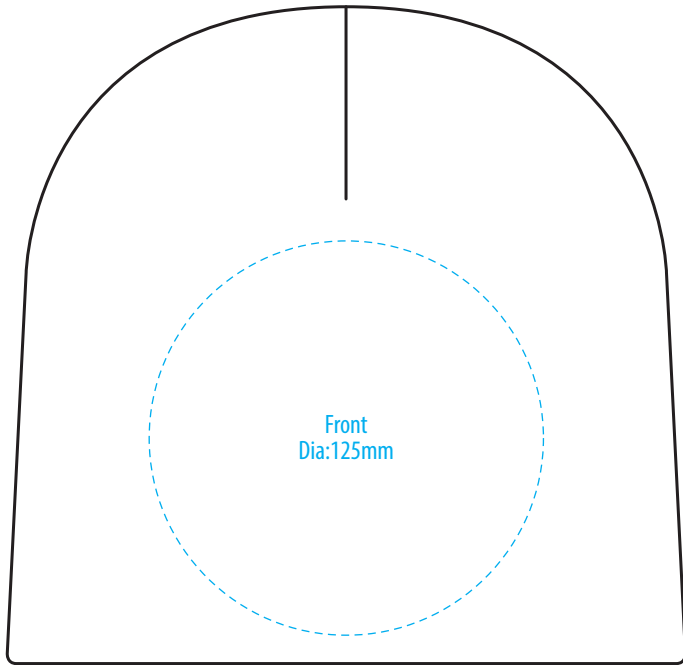

# 4405

FRONT

BACK

SIDE

**NOTE:**

The maximum decoration area is a guide only and is greatly dependant on the logo shape.

EMBROIDERY

# 4405

FRONT

BACK

SIDE

**NOTE:**

Exact Supasub and Supaetch sizing is dependant on logo shape.  
Please discuss with your Account Manager if you require further guidance

-----  
SUPASUB / SUPAETCH / SUPAFLEX