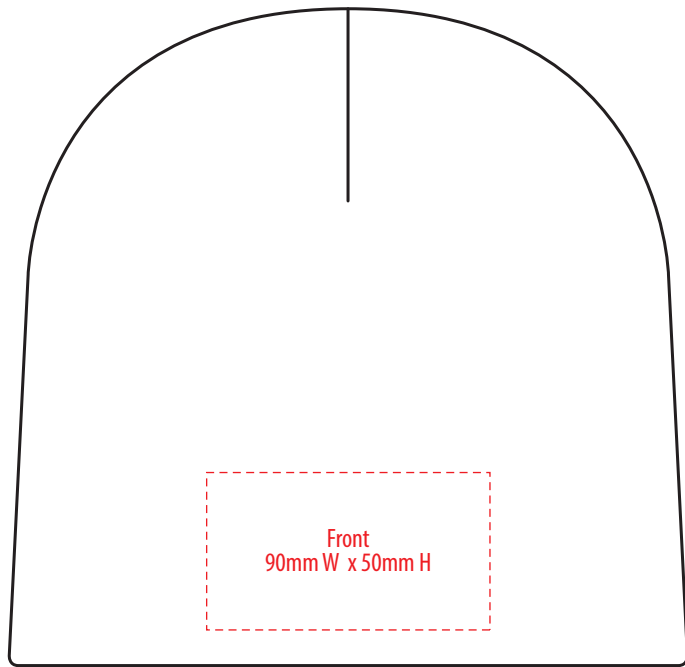

# 4405

FRONT

BACK

SIDE

**NOTE:**

The maximum decoration area is a guide only and is greatly dependant on the logo shape.

EMBROIDERY

# 4405

FRONT

BACK

SIDE

**NOTE:**

Exact Supasub and Supaetch sizing is dependant on logo shape.  
Please discuss with your Account Manager if you require further guidance

-----  
SUPASUB / SUPAETCH / SUPAFLEX