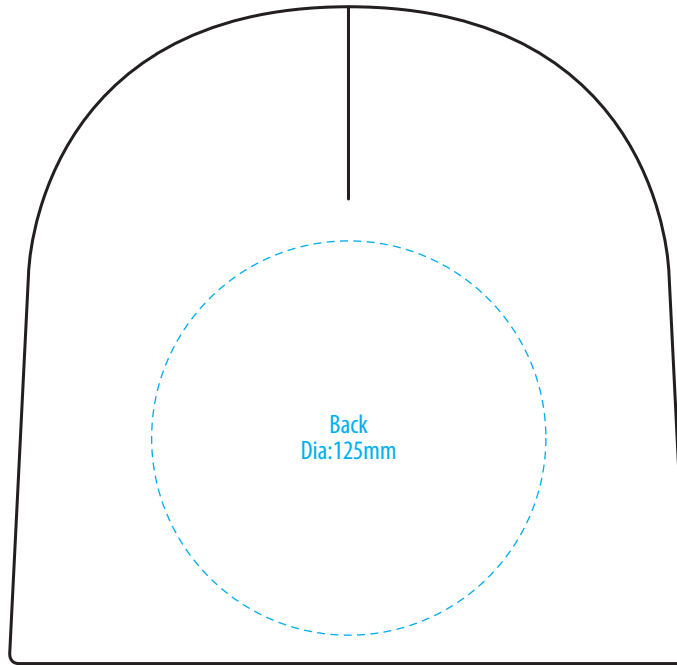

# 4405

FRONT

BACK

SIDE

**NOTE:**

The maximum decoration area is a guide only and is greatly dependant on the logo shape.

EMBROIDERY

# 4405

FRONT

BACK

SIDE

**NOTE:**

Exact Supasub and Supaetch sizing is dependant on logo shape.  
Please discuss with your Account Manager if you require further guidance

-----  
SUPASUB / SUPAETCH / SUPAFLEX