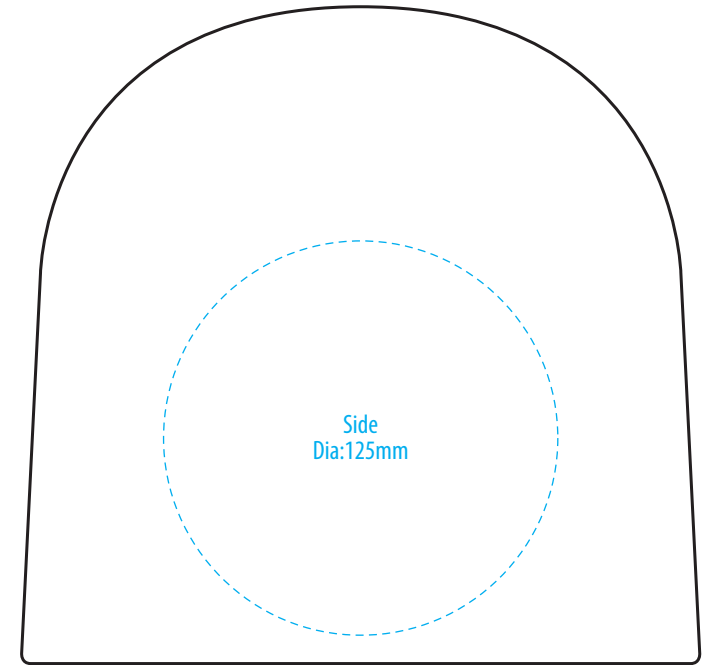

4405

FRONT

BACK

SIDE

COLOUR

# 4405

FRONT

BACK

SIDE

**NOTE:**

The maximum decoration area is a guide only and is greatly dependant on the logo shape.

EMBROIDERY

# 4405

FRONT

BACK

SIDE

**NOTE:**

Exact Supasub and Supaetch sizing is dependant on logo shape.  
Please discuss with your Account Manager if you require further guidance

-----  
SUPASUB / SUPAETCH / SUPAFLEX